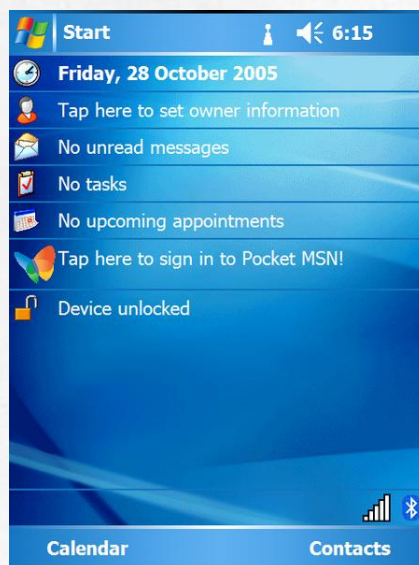

Storia

Pocket PC 2000

Pocket PC 2002

Windows Mobile 2003

Windows Mobile 5

Windows Mobile 5

- ▶ Supporto per GPS, tastiera QWERTY, error reporting
- ▶ Office Mobile (nuova versione di Office), WMP 10, supporto Direct Show, PhotoCaller ID